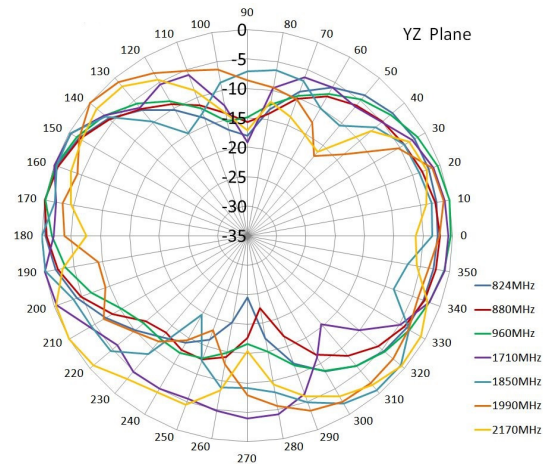

NEW ZEALAND OFFICE
PO BOX 59 Greenhithe,
Unit 5, 18 Airborne Road, Albany
AUCKLAND, New Zealand
Phone: +64 9 441 9050
Fax: +64 9 4419060
www.glyn.co.nz

AUSTRALIAN OFFICE
Suite 7/201, Lakeside Corporate Centre
29-31 Solent Circuit, Norwest Business Park
Baulkham Hills, NSW 2153
Phone: +61 2 8850 0320
Fax: +61 2 8850 0370
www.glyn.com.au