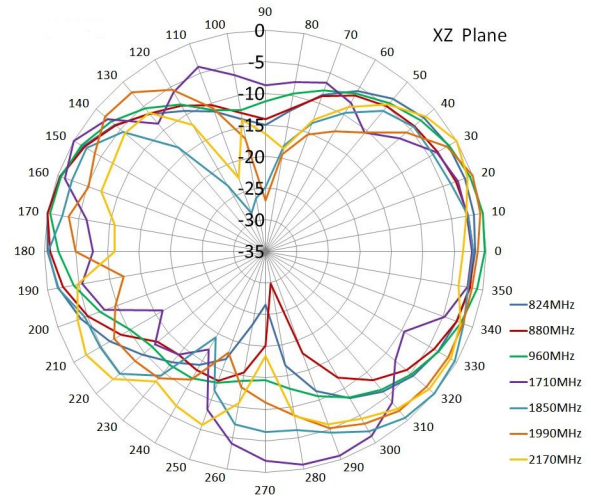

NEW ZEALAND OFFICE
PO BOX 59 Greenhithe,
Unit 5, 18 Airborne Road, Albany
AUCKLAND, New Zealand
Phone: +64 9 441 9050
Fax: +64 9 4419060
www.glyn.co.nz

AUSTRALIAN OFFICE
Suite 7/201, Lakeside Corporate Centre
29-31 Solent Circuit, Norwest Business Park
Baulkham Hills, NSW 2153
Phone: +61 2 8850 0320
Fax: +61 2 8850 0370
www.glyn.com.au