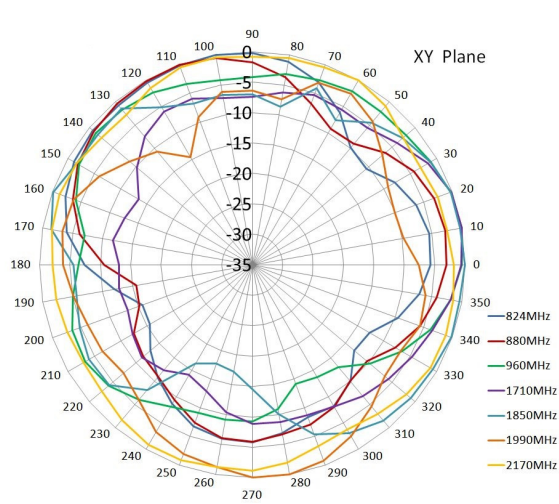

NEW ZEALAND OFFICE
PO BOX 59 Greenhithe,
Unit 5, 18 Airborne Road, Albany
AUCKLAND, New Zealand
Phone: +64 9 441 9050
Fax: +64 9 4419060
www.glyn.co.nz

AUSTRALIAN OFFICE
Suite 7/201, Lakeside Corporate Centre
29-31 Solent Circuit, Norwest Business Park
Baulkham Hills, NSW 2153
Phone: +61 2 8850 0320
Fax: +61 2 8850 0370
www.glyn.com.au