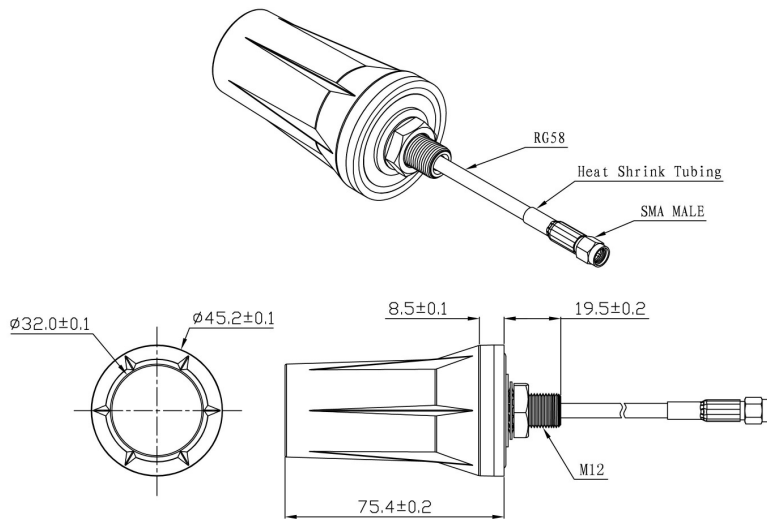

High-Tech Distribution

GSM Antenna

AGM023P

DIMENSIONS

Unit: mm

NEW ZEALAND OFFICE
PO BOX 59 Greenhithe,
Unit 5, 18 Airborne Road, Albany
AUCKLAND, New Zealand
Phone: +64 9 441 9050
Fax: +64 9 4419060
www.glyn.co.nz

SPECIFICATIONS

Item	Specifications	
Antenna	Frequency Range	824~960/1710~2170MHz
	Polarization	Linear
	Gain	2dBi (Zenith)
	V.S.W.R	<2.0
	Impedance	50 Ω
Mechanical	Cable	RG58 or others
	Connector	SMA or others
	Radome Material	ABS
	Mounting Method	Screw
Environmental	Operating Temperature	-40°C ~+85°C
	Relative Humidity	Up to 95%
	Vibration	10 to 55Hz with 1.5mm amplitude 2hours
	Environmentally Friendly	ROHS Compliant